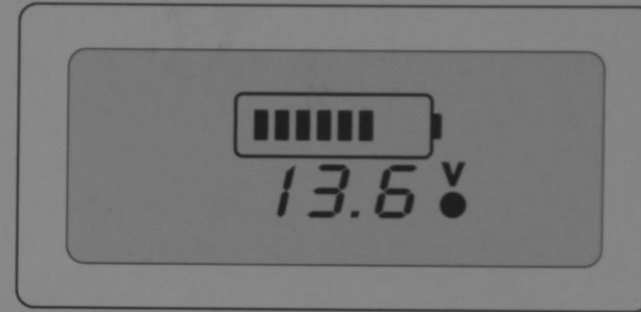

TW-BK-003

Multifunctional use

About 2.6 hours
electric rice cooker (300W)

About 140 times
SLR (1865mAh)

About 12 hours
Onboard refrigerator (65W)

About 1 hour
Hot water bottle (800W)

About 8 hours
Projector (100W)

About 13 times
UAV (60W)

About 9 times
notebook (87W)

About 99 times
Phone (2658mAh)

About 12 hours
Electric drill (75W)

About 13 hours
Television (60W)