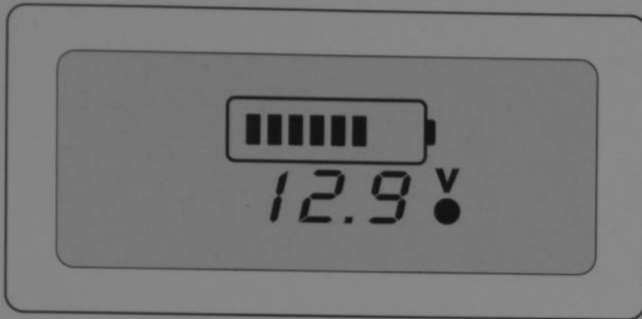

LCD monitor

TW-BK-001